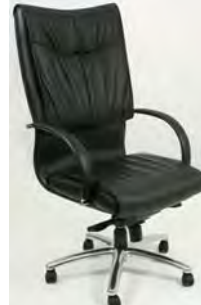

JT006 $529 List Price
Chandler High Back Black Leather
Knee Tilt w/ Multi-position Tilt Lock