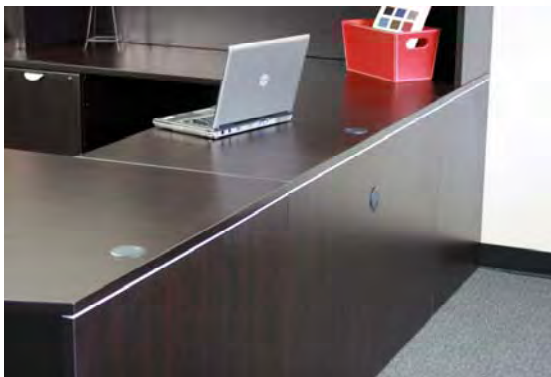

ExpressLaminate – Desking System

ExpressLaminate is a high quality, but low-priced laminate “Desking System.” Many different configurations can be designed to meet your needs and space requirements. If your need is for Executive, Managerial, Reception, Clerical or Conference, ExpressLaminate can be configured to fit your space. Most products are non-handed and reversible. If your needs change, ExpressLaminate can be “Re-configured” to meet your new requirements. ExpressLaminate is stocked so that we can furnish your office quickly.