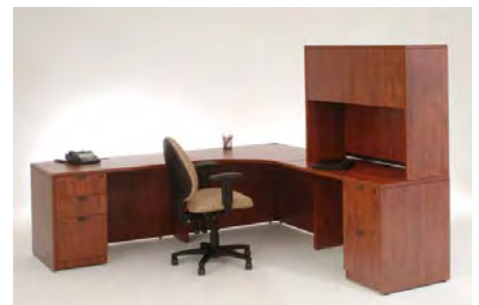

EL - 134/2-145/166/175/125
$1740 List Price The station above
includes a 42x42 Corner Table with
curved inside radius. The Returns shown
are 48" wide. 36" and 30" wide Returns
are also stocked.