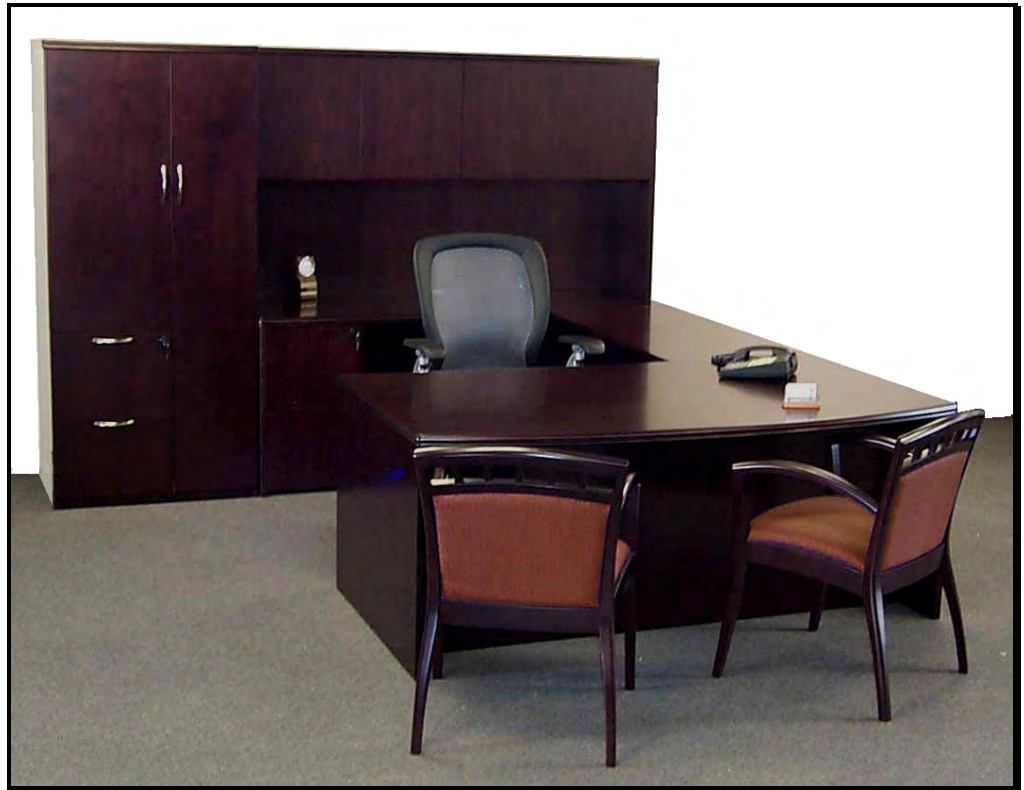

ExpressVeneer - NAPA

NAPA is real wood furniture.

Napa Executive U Suite shown below in Espresso Walnut.

The Suite at right includes a Bow Top Conference Desk, Credenza, Bridge, 4-door Hutch and 2 Pedestals for Storage. Storage tower is optional.

Only $3295 List Price
Add $1390 List Price for Personal Storage Tower.

Popular Options;

- -Glass doors for Hutch
- -Drawer Pulls
- -Curved Cockpit Bridge
- -Storage Tower
- -Center Drawer

NAPA is stocked in Autumn Cherry and Espresso Walnut. The veneers are real Cherry or Walnut and the Transitional Edges are Solid Lumber. Companion pieces are stocked, such as Lateral Files, Bookcases, Conference Tables, and Occasional Tables.

All drawers include heavy-duty ball bearing full suspensions, even Box drawers on Pedestals.

All File drawers are designed for use with Hanging File Folders. Drawer bottoms will not support heavy weight, such as Manila File Folders.